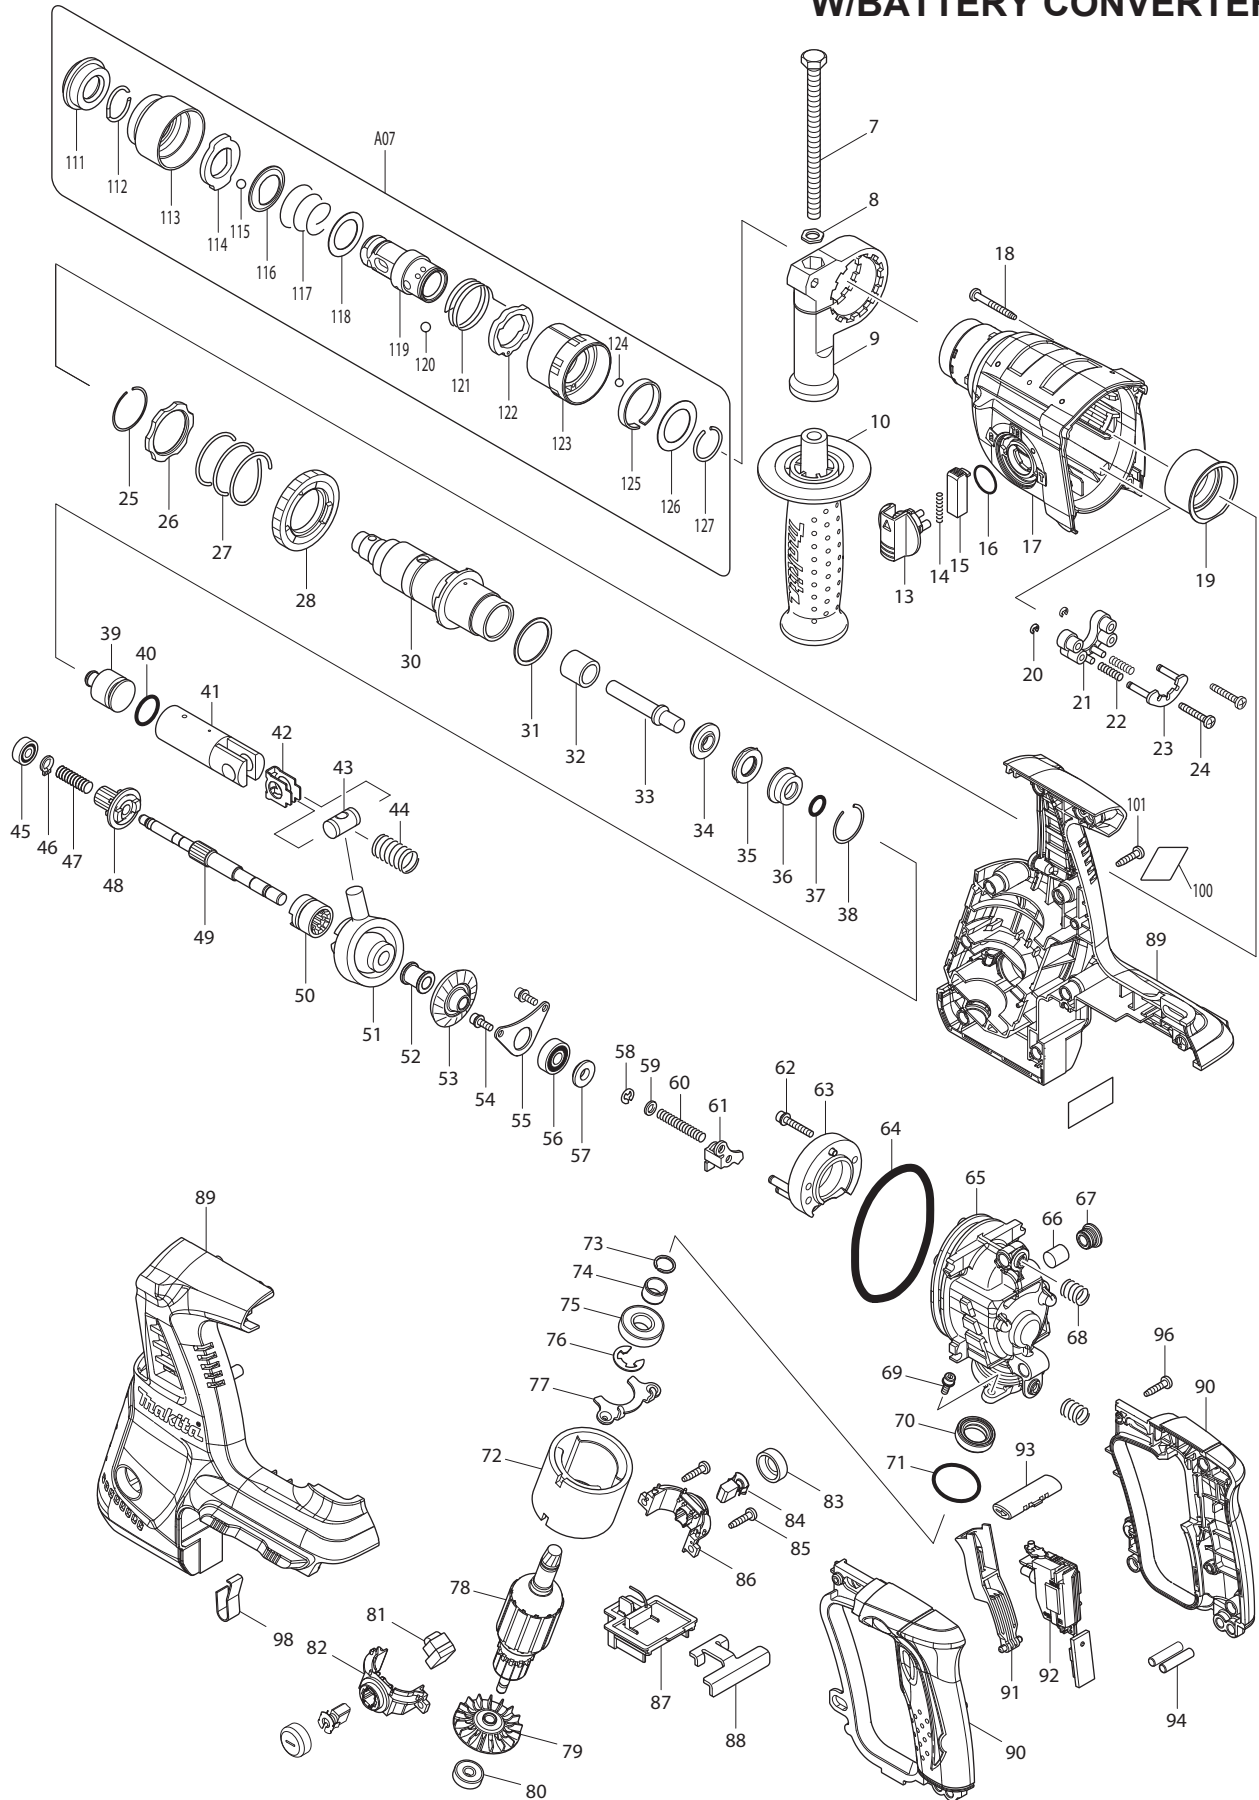

12 - 2013  
HRH02ZX2  
36V 3MODE ROTARY HAMMER  
W/BATTERY CONVERTER

Item No.	Type	Sub	Part No.	Description	Qty	Unit
7			921923-8	HEX. BOLT M8X120	1	PC.
8			345280-4	HEX. WASHER	1	PC.
9			417630-4	GRIP BASE	1	PC.
10			158057-6	GRIP 36 COMPLETE	1	PC.
13			450980-4	CHANGE LEVER	1	PC.
14			233279-0	COMPRESSION SPRING 4	1	PC.
15			453706-3	LOCK BUTTON	1	PC.
16			213278-8	O RING 17	1	PC.
17			141699-3	GEAR HOUSING COMPLETE	1	PC.
		INC.	213345-9	OIL SEAL 25	1	PC.
		INC.	800C32-3	CAUTION LABEL	1	PC.
18			266351-3	TAPPING SCREW 4X35	4	PC.
19			153290-5	NEEDLE BEARING COMPLETE	1	PC.
20			961017-7	STOP RING E-3	2	PC.
21			417796-0	GUIDE BASE	1	PC.
22			233344-5	COMPRESSION SPRING 4	2	PC.
23			163430-7	LOCK PLATE COMPLETE	1	PC.
24			266374-1	TAPPING SCREW 4X25	2	PC.
25			233929-7	RING SPRING 29	1	PC.
26			267460-1	WASHER 31	1	PC.
27			233401-9	COMPRESSION SPRING 32	1	PC.
28			227109-5	SPUR GEAR 51	1	PC.
30			158307-9	TOOL HOLDER GUIDE COMPLETE	1	PC.
31			267229-3	FLAT WASHER 28	1	PC.
32			331769-8	SLEEVE 9	1	PC.
33			324796-2	IMPACT BOLT	1	PC.
34			324402-9	RING 10	1	PC.
35			421955-0	CUSHION RING 13	1	PC.
36			324216-6	O RING CASE	1	PC.
37			213073-6	O RING 9	1	PC.
38			233917-4	RING SPRING 28	1	PC.
39			324214-0	STRIKER	1	PC.
40			213227-5	O RING 16	1	PC.
41			318132-2	PISTON CYLINDER	1	PC.
42			346036-8	GUIDE PLATE	1	PC.
43			324215-8	PISTON JOINT	1	PC.
44			234098-7	COMPRESSION SPRING 14	1	PC.
45			211012-0	BALL BEARING 606ZZ	1	PC.
46			961003-8	RETAINING RING S-7	1	PC.
47			233343-7	COMPRESSION SPRING 7	1	PC.
48			227179-4	SPUR GEAR 10	1	PC.
49			325976-3	CAM SHAFT	1	PC.
50			331992-5	CLUTCH CAM	1	PC.
51			219014-0	SWASH BEARING 10	1	PC.
52			325640-6	SLEEVE 9	1	PC.
53			227549-7	SPIRAL BEVEL GEAR 26	1	PC.
54			266273-7	HEX. SOCKET HEAD BOLT M4X12	2	PC.
55			346038-4	BEARING RETAINER B	1	PC.
56			211032-4	BALL BEARING 608ZZ	1	PC.
57			324212-4	RING 8	1	PC.
58			961011-9	STOP RING E-4	1	PC.
59			941102-2	FLAT WASHER 5	1	PC.
60			233342-9	COMPRESSION SPRING 6	1	PC.
61			345220-2	CHANGE PLATE	1	PC.
62			922148-7	HEX. SOCKET HEAD BOLT M4X25	2	PC.
63			158944-9	INNER SUPPORT COMPLETE	1	PC.
64			213728-3	O-RING 68	1	PC.